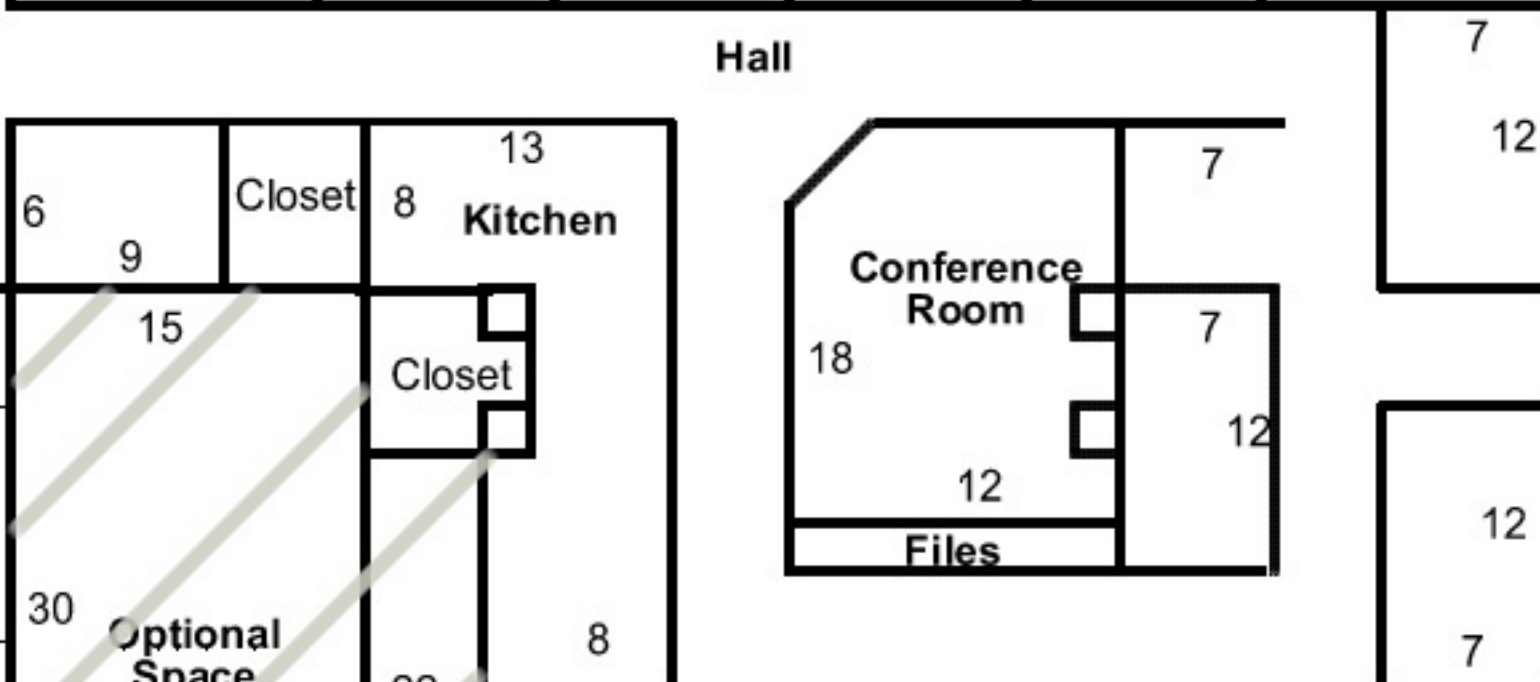

Pella Windows overlooking Bert Adams Road

Suite

410

2780 Bert Adams  
Atlanta, GA 30339

Window

Hall

Entrance

Elevator

Optional  
Space

Closet  
Kitchen

Conference  
Room

Files

Stair

Ryland Scott  
Scott Properties, Inc.  
2780 Bert Adams Rd  
Suite 400  
Atlanta, GA 30339  
Ryland@  
RylandScott.Com  
(404)317-7777

Pella Windows overlooking Downtown Atlanta