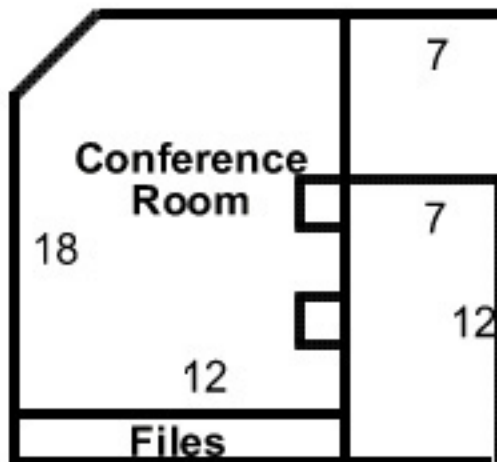

Pella Windows overlooking Bert Adams Road

Suite

410

2780 Bert Adams
Atlanta, GA 30339

3,600 RSF

Window

Hall

Stair